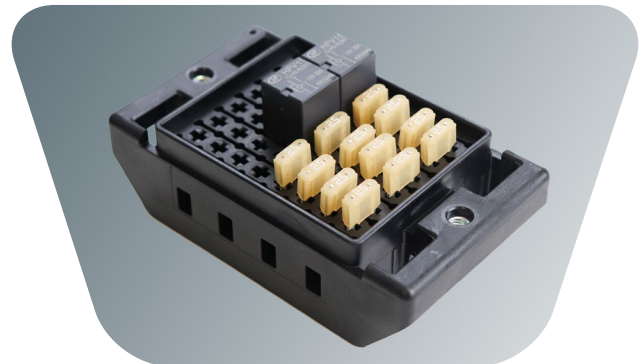

Parts Specialist. Solutions Driven.

BRIC

Breathable & Robust Interconnection Center

www.chiefent.com

© 2023 Chief Enterprises LLC

Competitive Advantages

The BRIC family highlights a 48 position, heavy-duty electrical solution for the on & off-road OEM. Ideal for harsh conditions and space restricted applications, this module uses 280 style components. Also available in 24 and 84-way configurations.

- Hydrophobic Vent
- IP67 Water & Dust Protection
- Cover Lock (CPA)
- Terminal Lock (TPA)
- Extremely Small Footprint
- High Impact Plastic Cover
- Sleek Body Design
- High Strength Reinforced Body
- M6 Steel Nuts for Mounting
- One-hand Cover Release
- Custom Labels & Laser Marking
- Diode Key Available
- Tether for Cover Available
- Mounting Brackets Available

***Consult Chief for additional details**

Specifications

BRIC 280 Component	Part Number
24-Way Base	C748
48-Way Base	C749
84-Way Base	C750
24-WAY Cover with CPAs, Seal, & Vent	C751-1
48-Way Cover with CPAs, Seal, & Vent	C752-1
84-Way Cover with CPAs, Seal, & Vent	C753-1
Internal Mount TPA	P343-1
CPA for Cover	P346
Diode Key	P347-2
Tether	P348-1
CE M6 SEMS Screw	P424
Side Mount Bracket	P425
External Mount TPA	P1049

Reference QR code on Pg. 11 for Technical Data

Dimensions:	108.5 x 62.0 x 65.0 mm (48-way)
Number of Cavities:	24,48, or 84 for 280 terminals
Mounting:	M6 Steel Threads
Temperature Range:	-40 to 125° C Ambient
Terminal Rating:	Up to 40A per terminal
Wire Sizes:	24 to 12 AWG Wire
Ingress Protection Rating:	IP67 Water & Dust Protection
Terminal System:	TE MCP 280 terminals
Electrical Load:	Up to 360 Amps